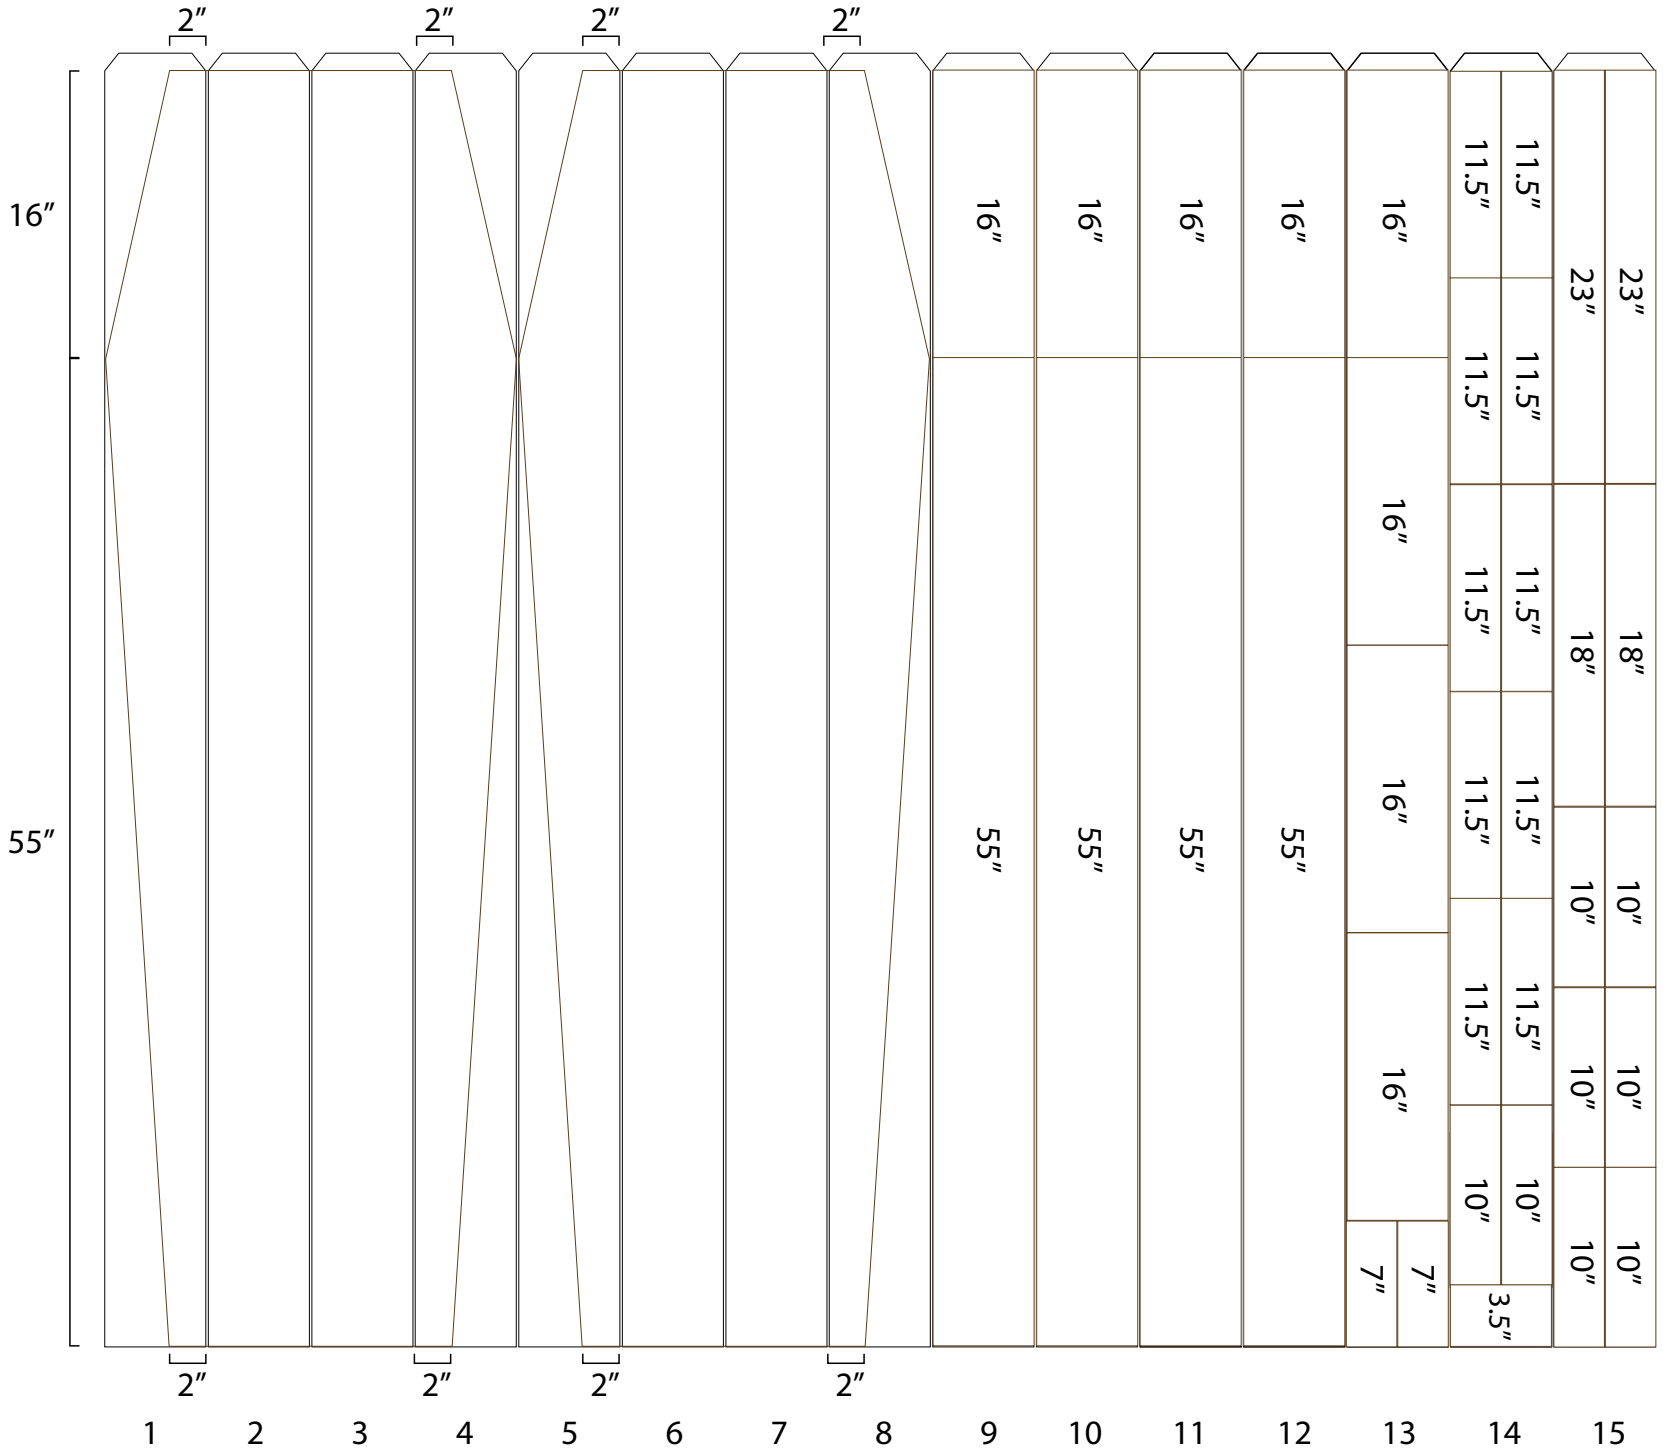

Rough Cuts for \$25 Coffin

72" x 1" X 6" pressure treated fencing (15 boards)